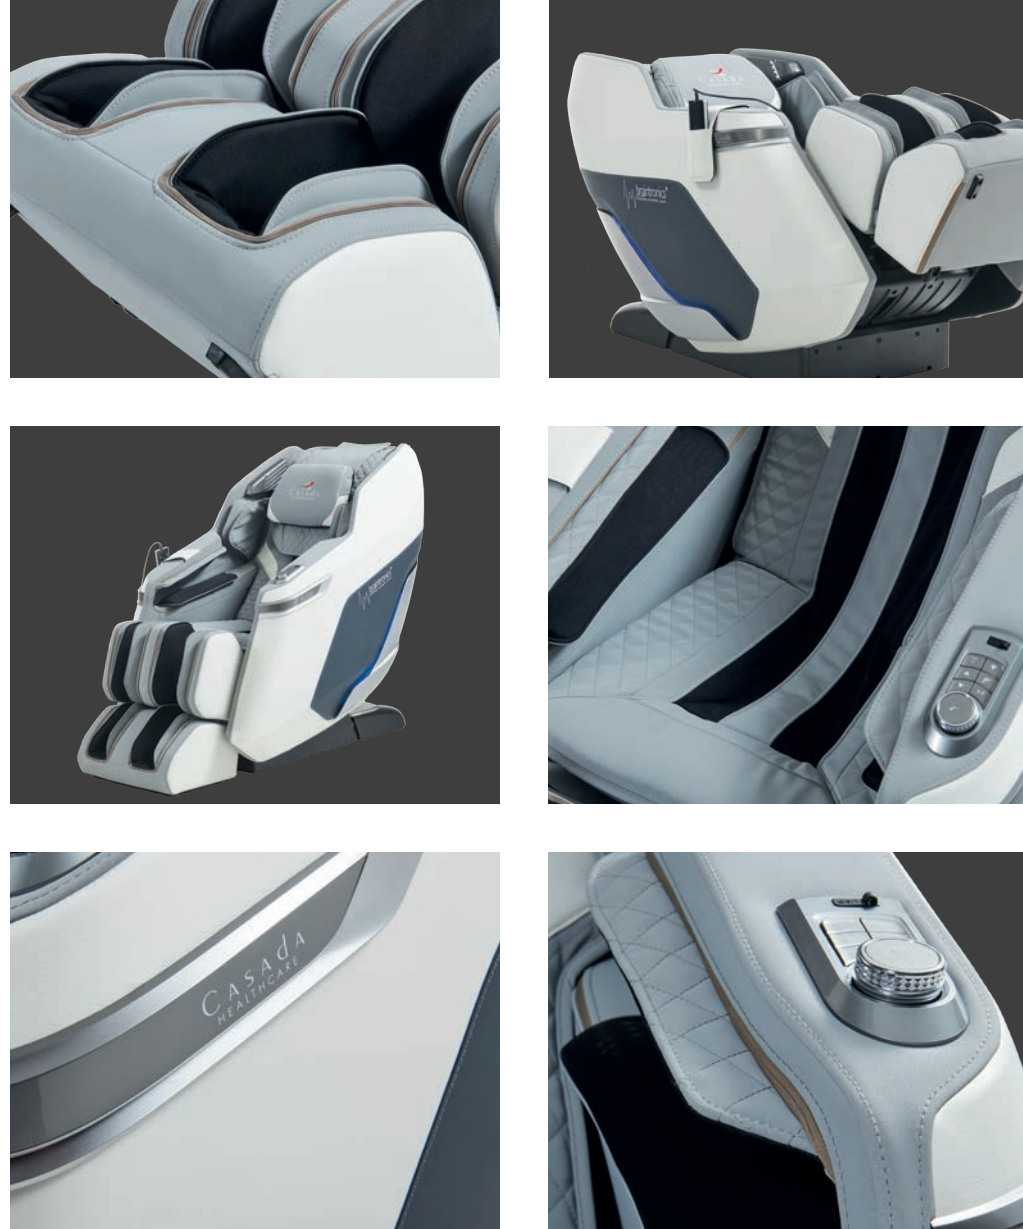

BRAINTRONICS®

The human brain is a complex organ made up of countless nerve cells, also called neurons, which constantly produce tiny electrical impulses. Every thought, every sound and every impression is conveyed through these small electrical impulses: it's the language of the brain, so to speak. The sum of all these pulses can be represented graphically in the form of a wave. And this wave is what we call a brainwave.

Using a combination of braintronics® audio stimulation, guided meditation and soothing massage, you can achieve various states of relaxation in the brain by stimulating the brain waves. It doesn't matter whether you want to improve your concentration over the long term, relax or let yourself be pampered - anything is possible with a massage chair from the Casada range.