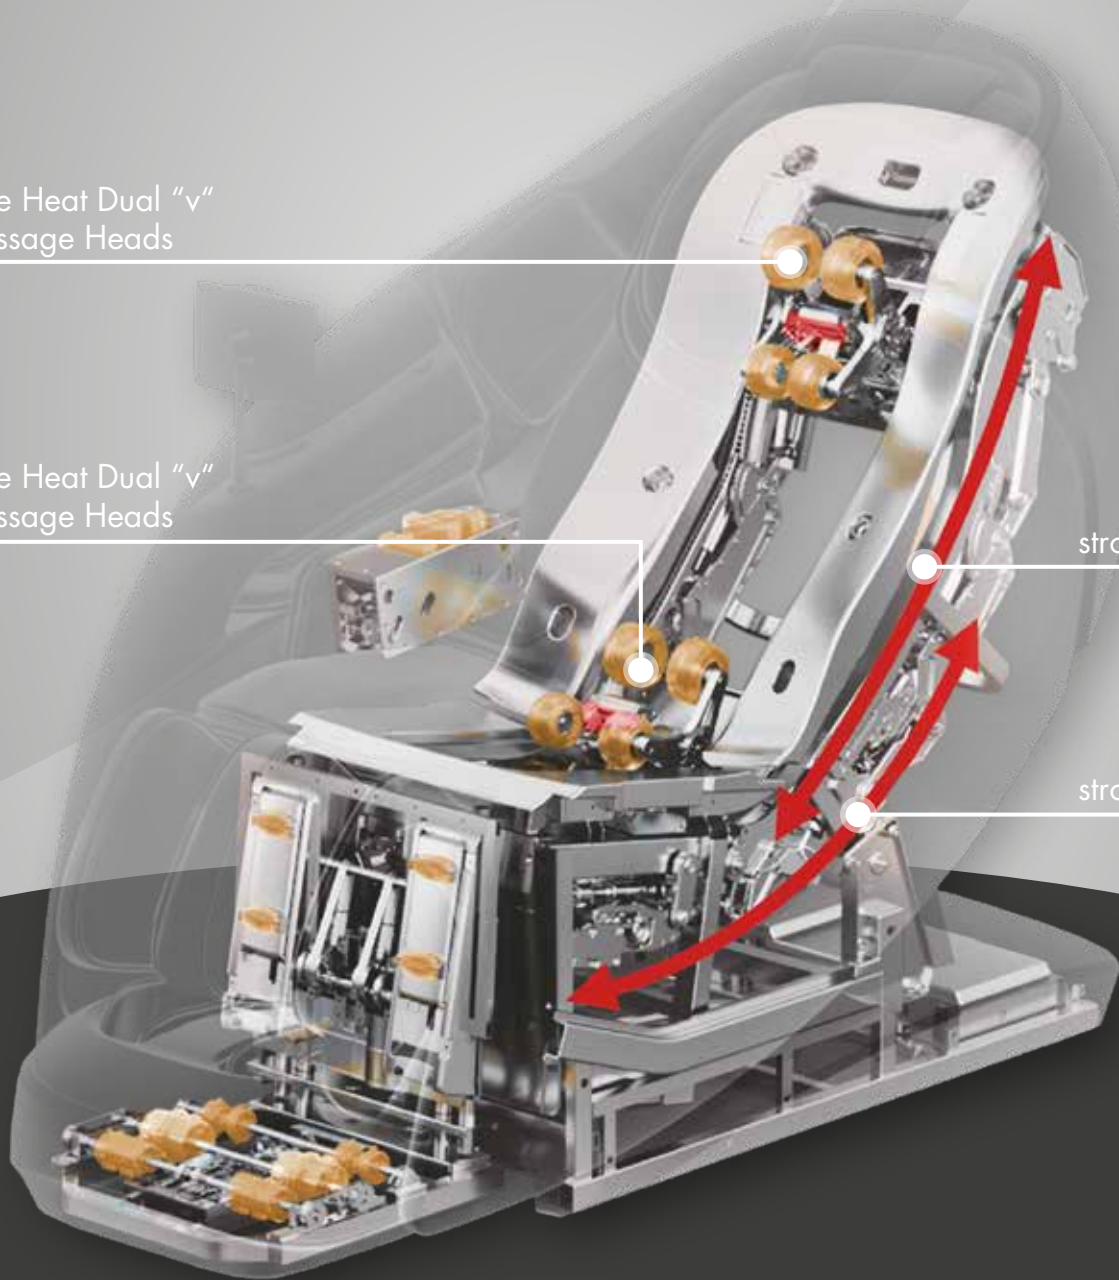

4D + 2D

DUAL MASSAGE HEADS FOR AN UNIQUE MASSAGE

Simulated movements of the upper and lower
massage mechanisms.

4D Jade Heat Dual "v"
Massage Heads

2D Jade Heat Dual "v"
Massage Heads

Upper
Massage
mechanism
stroke 805 mm

Lower
Massage
mechanism
stroke 722 mm