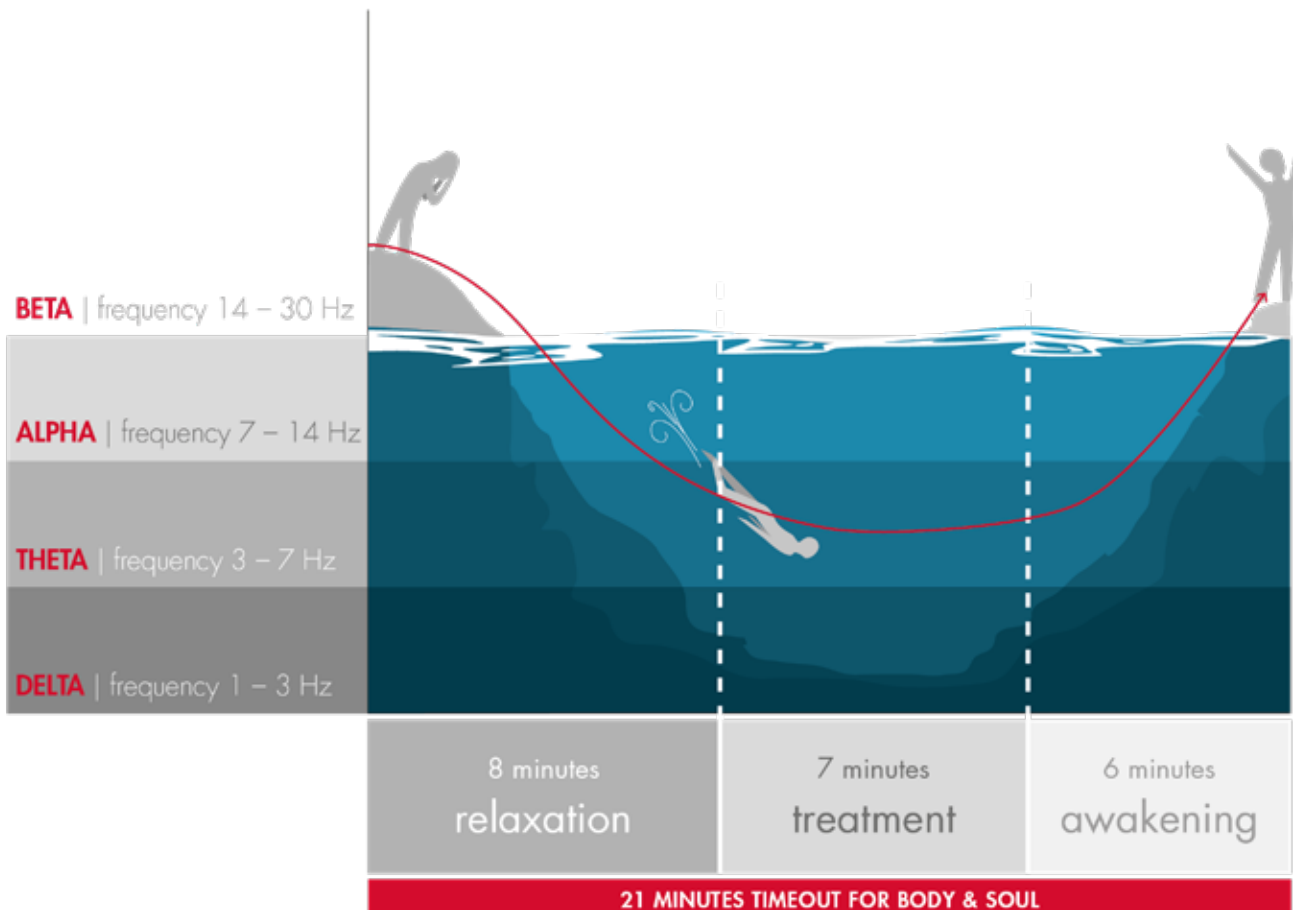

BRAINTRONICS®

The human brain is a complex organ - consisting of countless neurons that constantly produce tiny electrical impulses. Every thought, every sound and every impression, is transmitted through the tiny electrical impulses; it is the language of the brain. The sum of these impulses produces a graphic waveform. These waves are called brain waves.

And now you can use these brain waves actively! With the innovative combination of braintronics® audio stimulation, guided meditation and soothing massage, you can achieve various states of relaxation. With Casada, you can unleash the power of your brainwaves and achieve a new level of relaxation and well-being. Whether you want to sustainably improve your concentration, deeply relax or simply treat yourself - This unique combination of technology and wellness allows you to enjoy an incomparable experience of well-being.